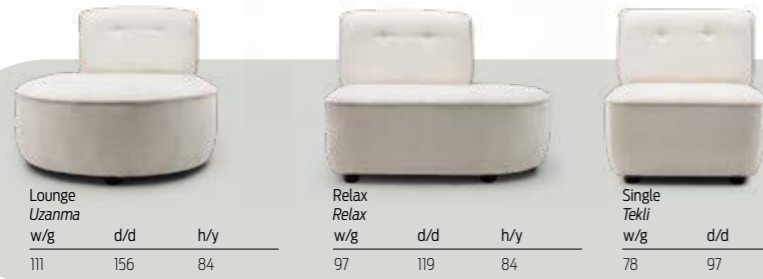

technique information

Leg Options Ayak Seçenekleri