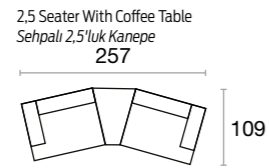

technique information

Leg Options Ayak Seçenekleri

IMPRES- SIVE