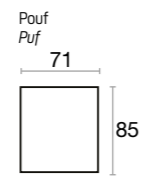

# technique information

Armchair Berjer	d/d	h/y
w/g	80	81

Pouf Puf	d/d	h/y
w/g	85	43

Coffee Table	d/d	h/y
w/g	104	51

Single With Arm Tekli Kollu	d/d	h/y
w/g	95	76

Single Tekli	d/d	h/y
w/g	95	76

Corner Köşe	d/d	h/y
w/g	95	76