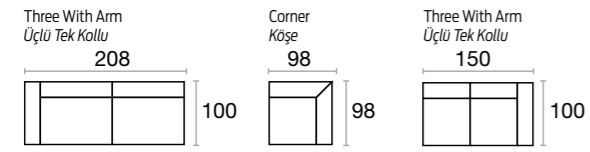

technique information