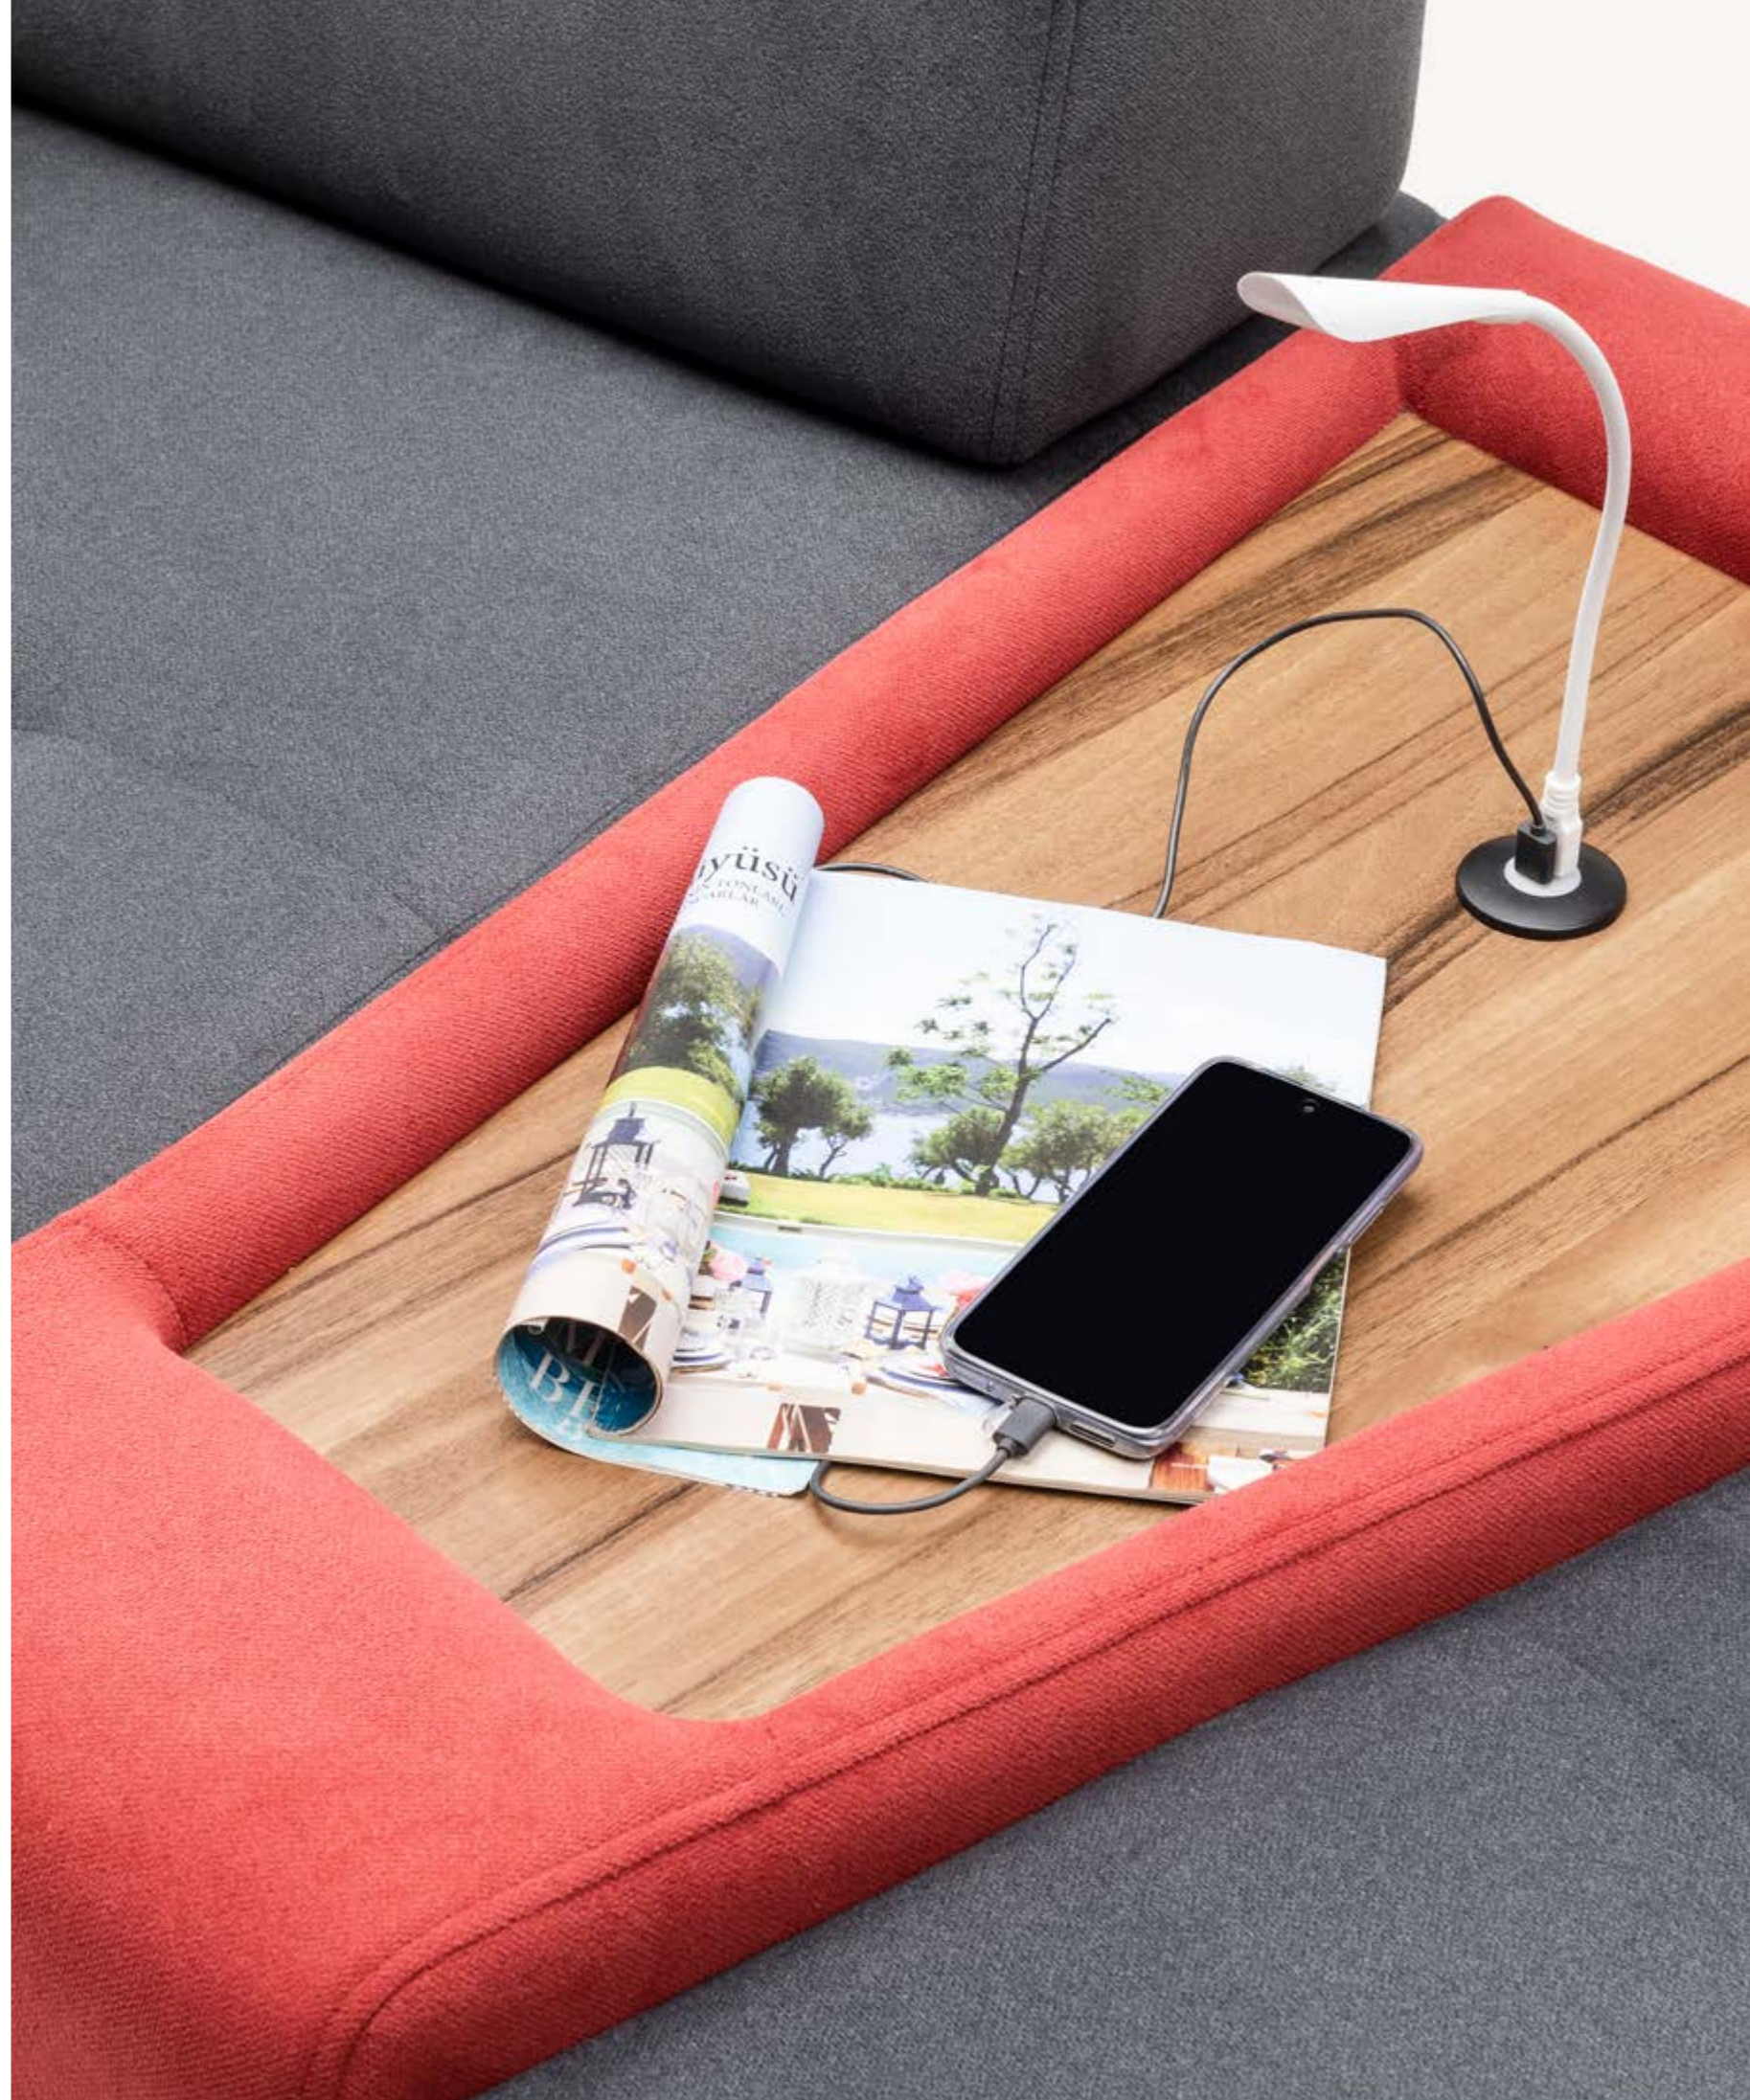

# technique information

Single With Arm  
Tekli Kollu  
w/g d/d h/y  
119 100 82

Single  
Tekli  
w/g d/d h/y  
85 100 82

Corner  
Köşe  
w/g d/d h/y  
97 97 82

Coffee Table  
Sehpa  
w/g d/d h/y  
60 97 47