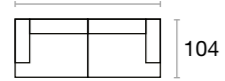

Three Seater
Üçlü Kanepe