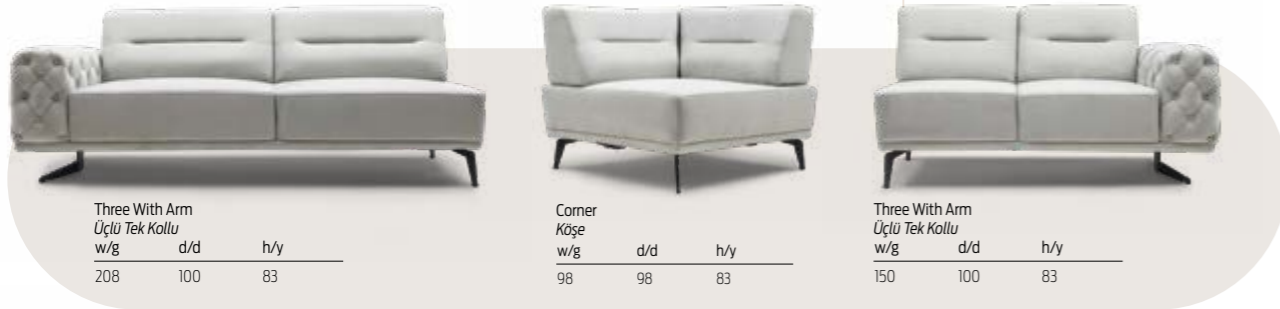

technique information