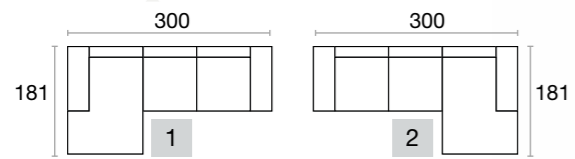

Options

HARMONY

Make your living room look more original than ever with the perfect combination of a handmade wooden bergere.