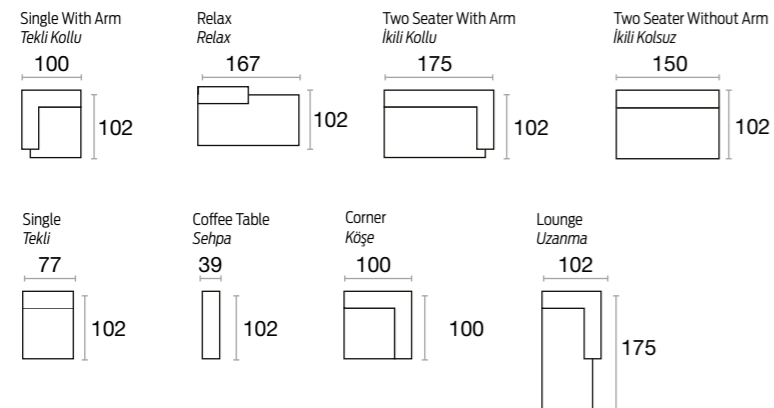

# technique information

Lounge Uzanma			Single Tekli			Single With Arm Tekli Kollu			Two Seater Without Arm İki Kolsuz		
w/g	d/d	h/y	w/g	d/d	h/y	w/g	d/d	h/y	w/g	d/d	h/y
102	175	75	77	102	75	100	102	75	150	102	75

Relax			Corner Köşe			Two Seater With Arm İki Kollu			Coffee Table Sehpa		
w/g	d/d	h/y	w/g	d/d	h/y	w/g	d/d	h/y	w/g	d/d	h/y
102	167	75	100	100	75	174	102	75	39	102	75

Armchair Berjer			Armchair Berjer		
w/g	d/d	h/y	w/g	d/d	h/y
90	70	81	90	70	81