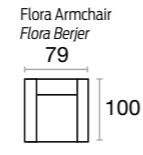

technique information

Leg Options Ayak Seçenekleri

IMPRES- SIVE