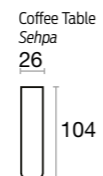

# technique information

Armchair Berjer	d/d	h/y
w/g	80	81

Pouf Puf	d/d	h/y
w/g	85	43

Coffee Table	d/d	h/y
w/g	104	51

Single With Arm Tekli Kollu	d/d	h/y
w/g	95	76

Single Tekli	d/d	h/y
w/g	95	76

Corner Köşe	d/d	h/y
w/g	95	76