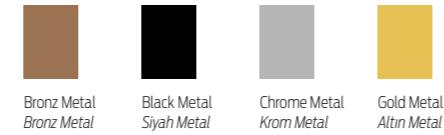

Leg Options Ayak Seçenekleri