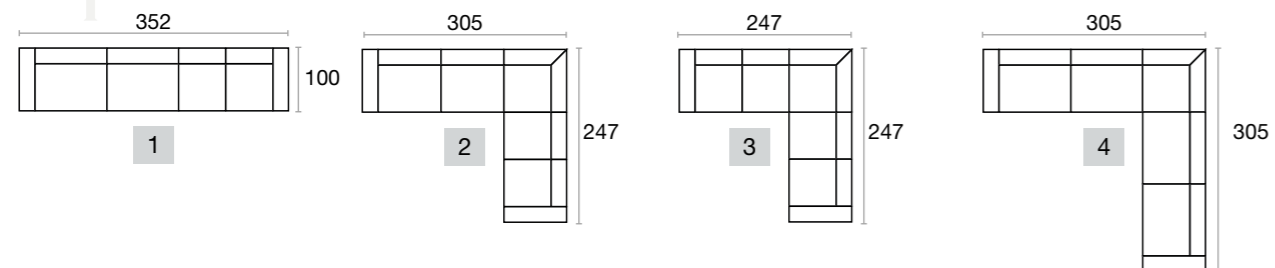

technique information

Options

PURE