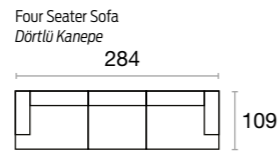

technique information

Leg Options Ayak Seçenekleri

IMPRES- SIVE