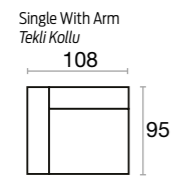

# technique information

Armchair Berjer	d/d	h/y
w/g	80	81

Pouf Puf	d/d	h/y
w/g	85	43

Coffee Table	d/d	h/y
w/g	104	51

Single With Arm Tekli Kollu	d/d	h/y
w/g	95	76

Single Tekli	d/d	h/y
w/g	95	76

Corner Köşe	d/d	h/y
w/g	95	76