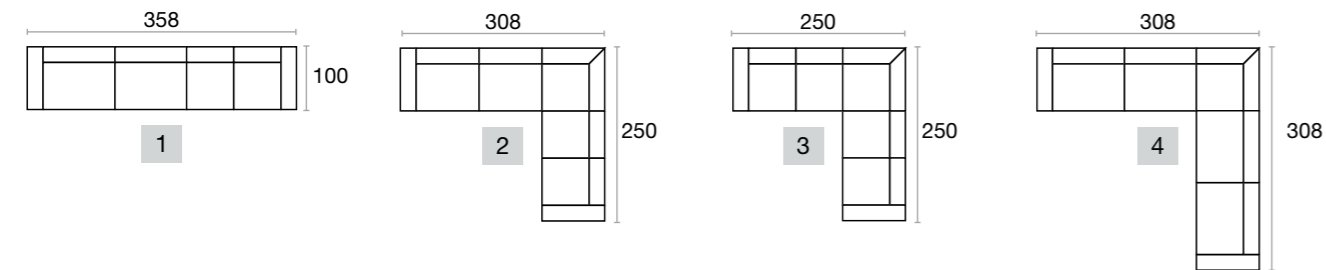

technique information

Options

CLASSIC REFLECTS ART