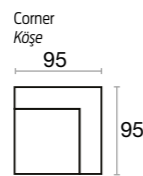

# technique information

Armchair Berjer	d/d	h/y
w/g	80	81

Pouf Puf	d/d	h/y
w/g	85	43

Coffee Table	d/d	h/y
w/g	104	51

Single With Arm Tekli Kollu	d/d	h/y
w/g	95	76

Single Tekli	d/d	h/y
w/g	95	76

Corner Köşe	d/d	h/y
w/g	95	76