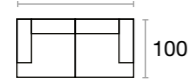

Two Seater Sofa
İkili Kanepeler
188