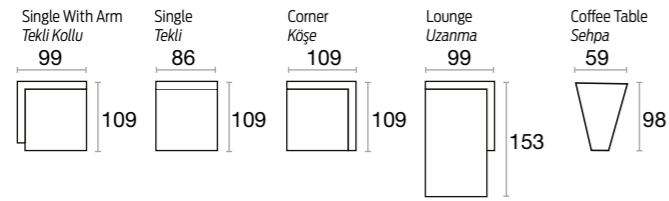

# technique information

Single With Arm  
Tekli Kollu

w/g	d/d	h/y
99	109	70

Single  
Tekli

w/g	d/d	h/y
86	109	70

Corner  
Köşe

w/g	d/d	h/y
109	109	70

Lounge  
Uzanma

w/g	d/d	h/y
99	153	70

Coffee Table  
Sehpa

w/g	d/d	h/y
59	98	43