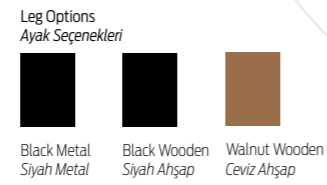

technique information