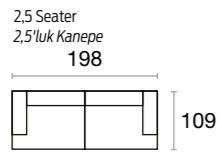

technique information

Leg Options Ayak Seçenekleri

IMPRES- SIVE