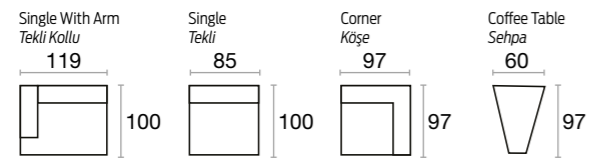

technique information

Leg Options Ayak Seçenekleri

Options