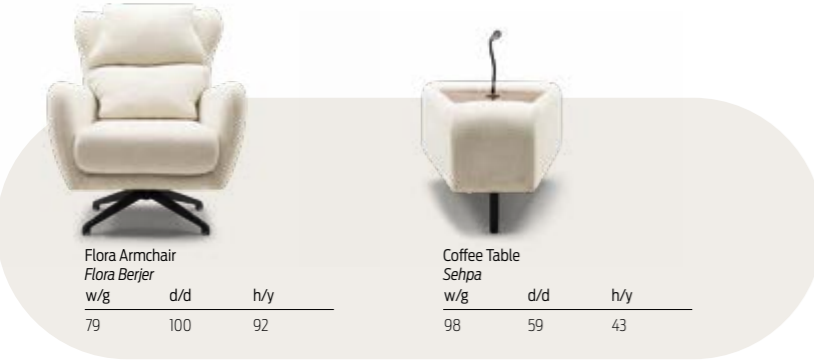

# technique information

Four Seater Sofa  
Dörtlü Kanepeler

w/g	d/d	h/y
284	109	70

2.5 Seater With Coffee Table  
Sehpa 2,5'lük Kanepeler

w/g	d/d	h/y
257	109	70

Flora Armchair  
Flora Berjer

w/g	d/d	h/y
79	100	92