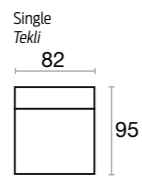

# technique information

Armchair Berjer	d/d	h/y
w/g	80	81

Pouf Puf	d/d	h/y
w/g	85	43

Coffee Table	d/d	h/y
w/g	104	51

Single With Arm Tekli Kollu	d/d	h/y
w/g	95	76

Single Tekli	d/d	h/y
w/g	95	76

Corner Köşe	d/d	h/y
w/g	95	76