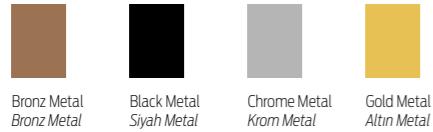

Leg Options Ayak Seçenekleri