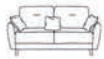

ELEGANCE

SOFA SET

FABRIC CODE: 3: ANKA 529 - 3+1 MUZZY 03

3 Seater
W: 230 / D: 80 / H: 82

2 Seater
W: 178 / D: 80 / H: 82

Armchair
W: 72 / D: 82 / H: 100