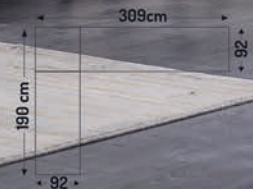

# ARTEMIS

CORNER SET

FABRIC CODE: VELVET 938

**MARSELLE**  
CORNER SET

FABRIC CODE: ANKA 154

**HARMONY**  
CORNER SET

FABRIC CODE: MUZZY 36 - VENTILLO 01-02