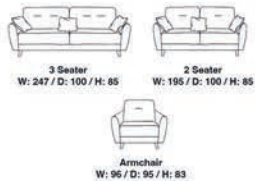

ARTEMIS

SOFA SET
FABRIC CODE: ANKA 529