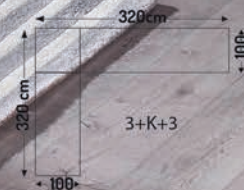

# ARTEMIS

CORNER SET

FABRIC CODE: VELVET 938

**MARSELLE**  
CORNER SET

FABRIC CODE: ANKA 154

**HARMONY**  
CORNER SET

FABRIC CODE: MUZZY 36 - VENTILLO 01-02